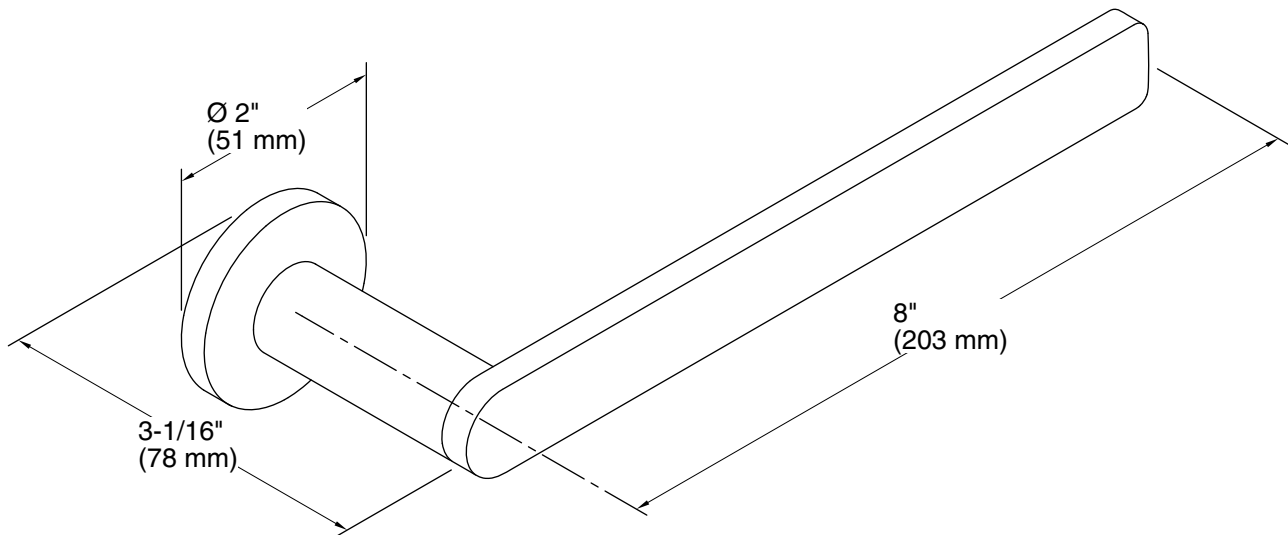

Color	Code	Description
	CP	Polished Chrome
	BL	Matte Black
	2MB	Vibrant™ Brushed Moderne Brass
	TT	Vibrant Titanium

Technical Information

All product dimensions are nominal.

Installation Type: Wall-mount